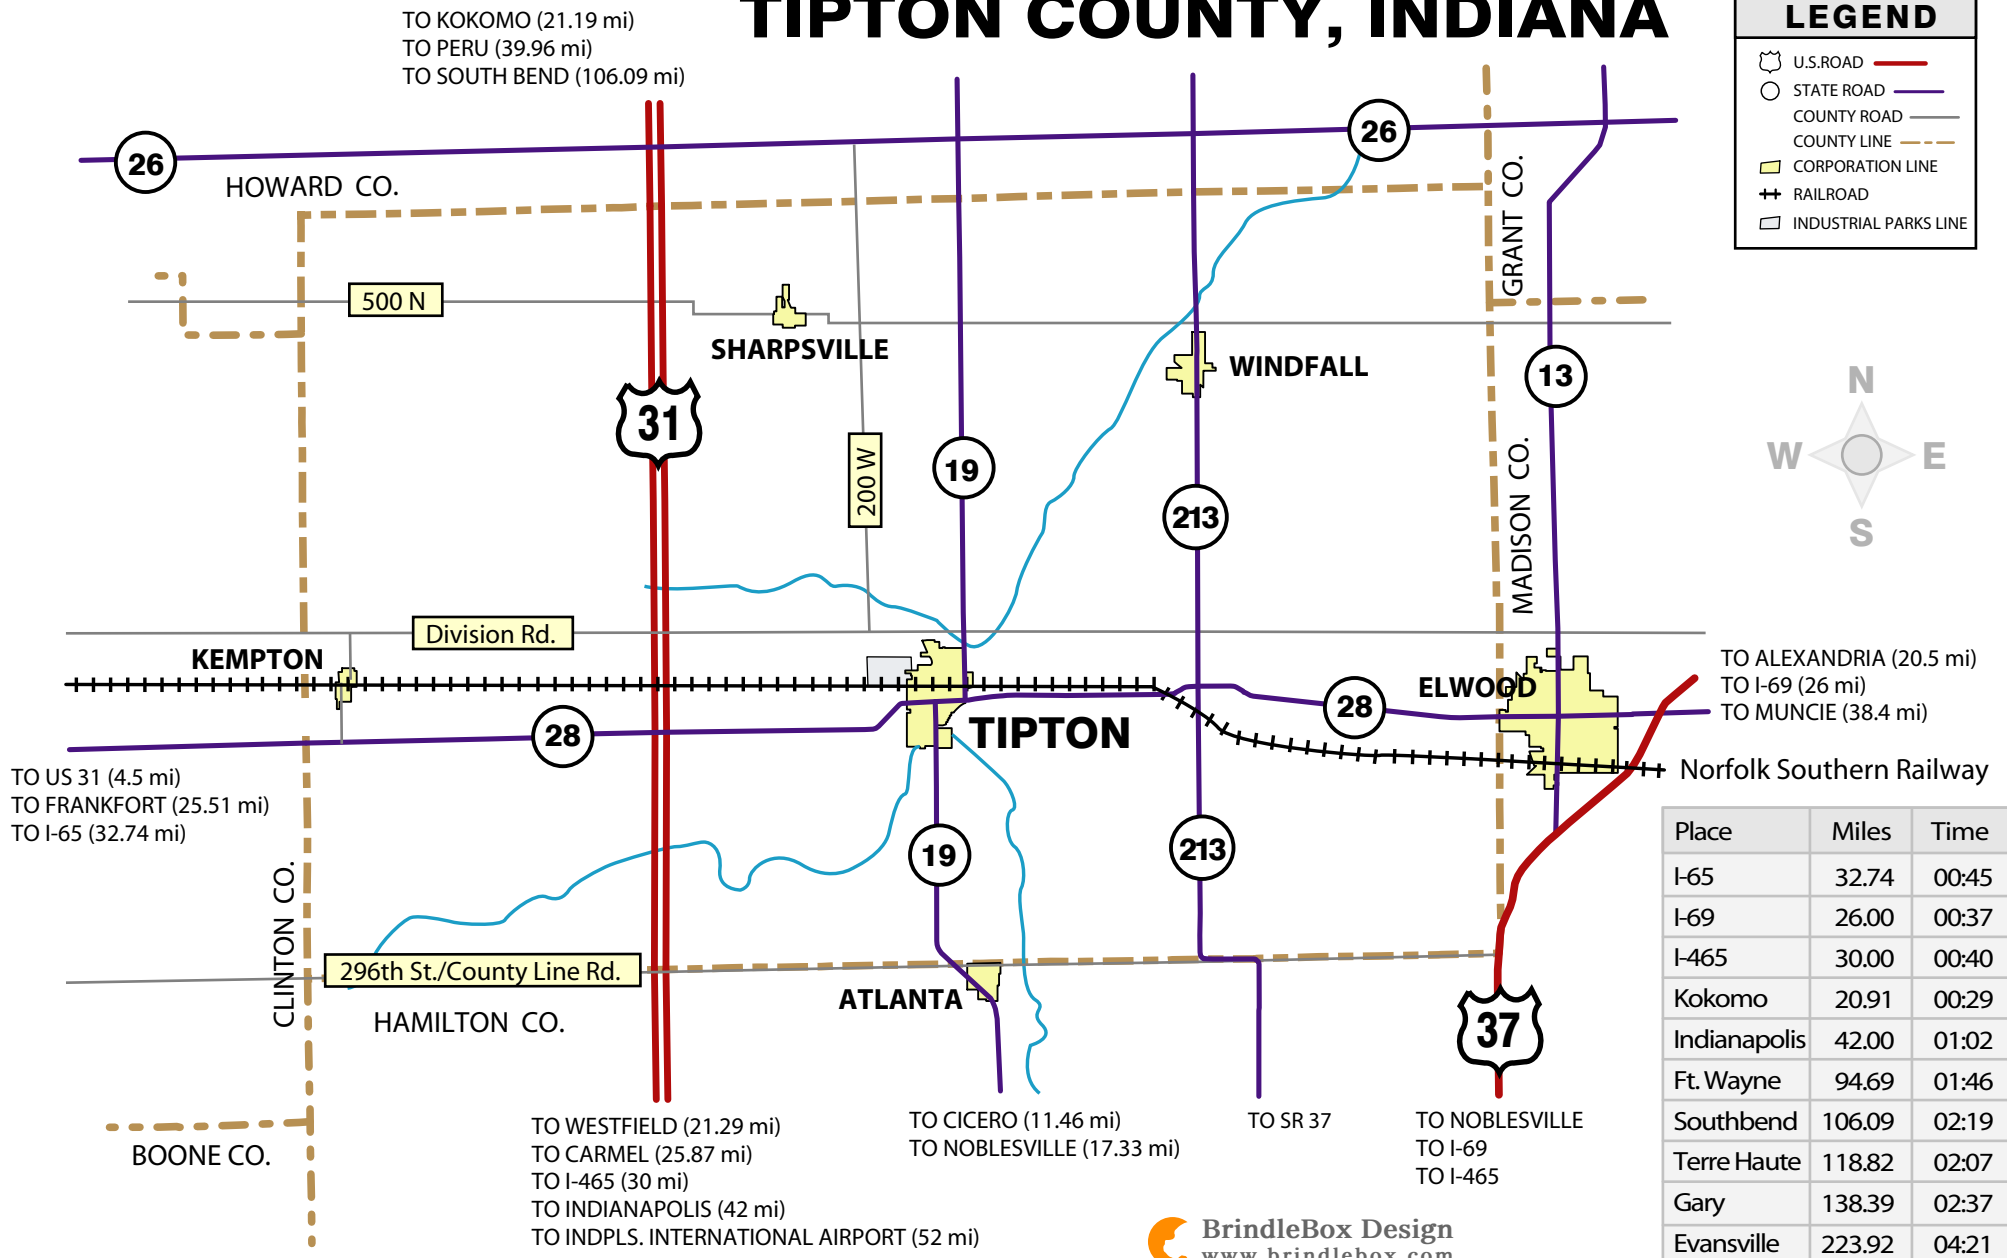

TIPTON COUNTY, INDIANA

LEGEND

- U.S. ROAD
- STATE ROAD
- COUNTY ROAD
- COUNTY LINE
- CORPORATION LINE
- RAILROAD
- INDUSTRIAL PARKS LINE

Place	Miles	Time
I-65	32.74	00:45
I-69	26.00	00:37
I-465	30.00	00:40
Kokomo	20.91	00:29
Indianapolis	42.00	01:02
Ft. Wayne	94.69	01:46
Southbend	106.09	02:19
Terre Haute	118.82	02:07
Gary	138.39	02:37
Evansville	223.92	04:21