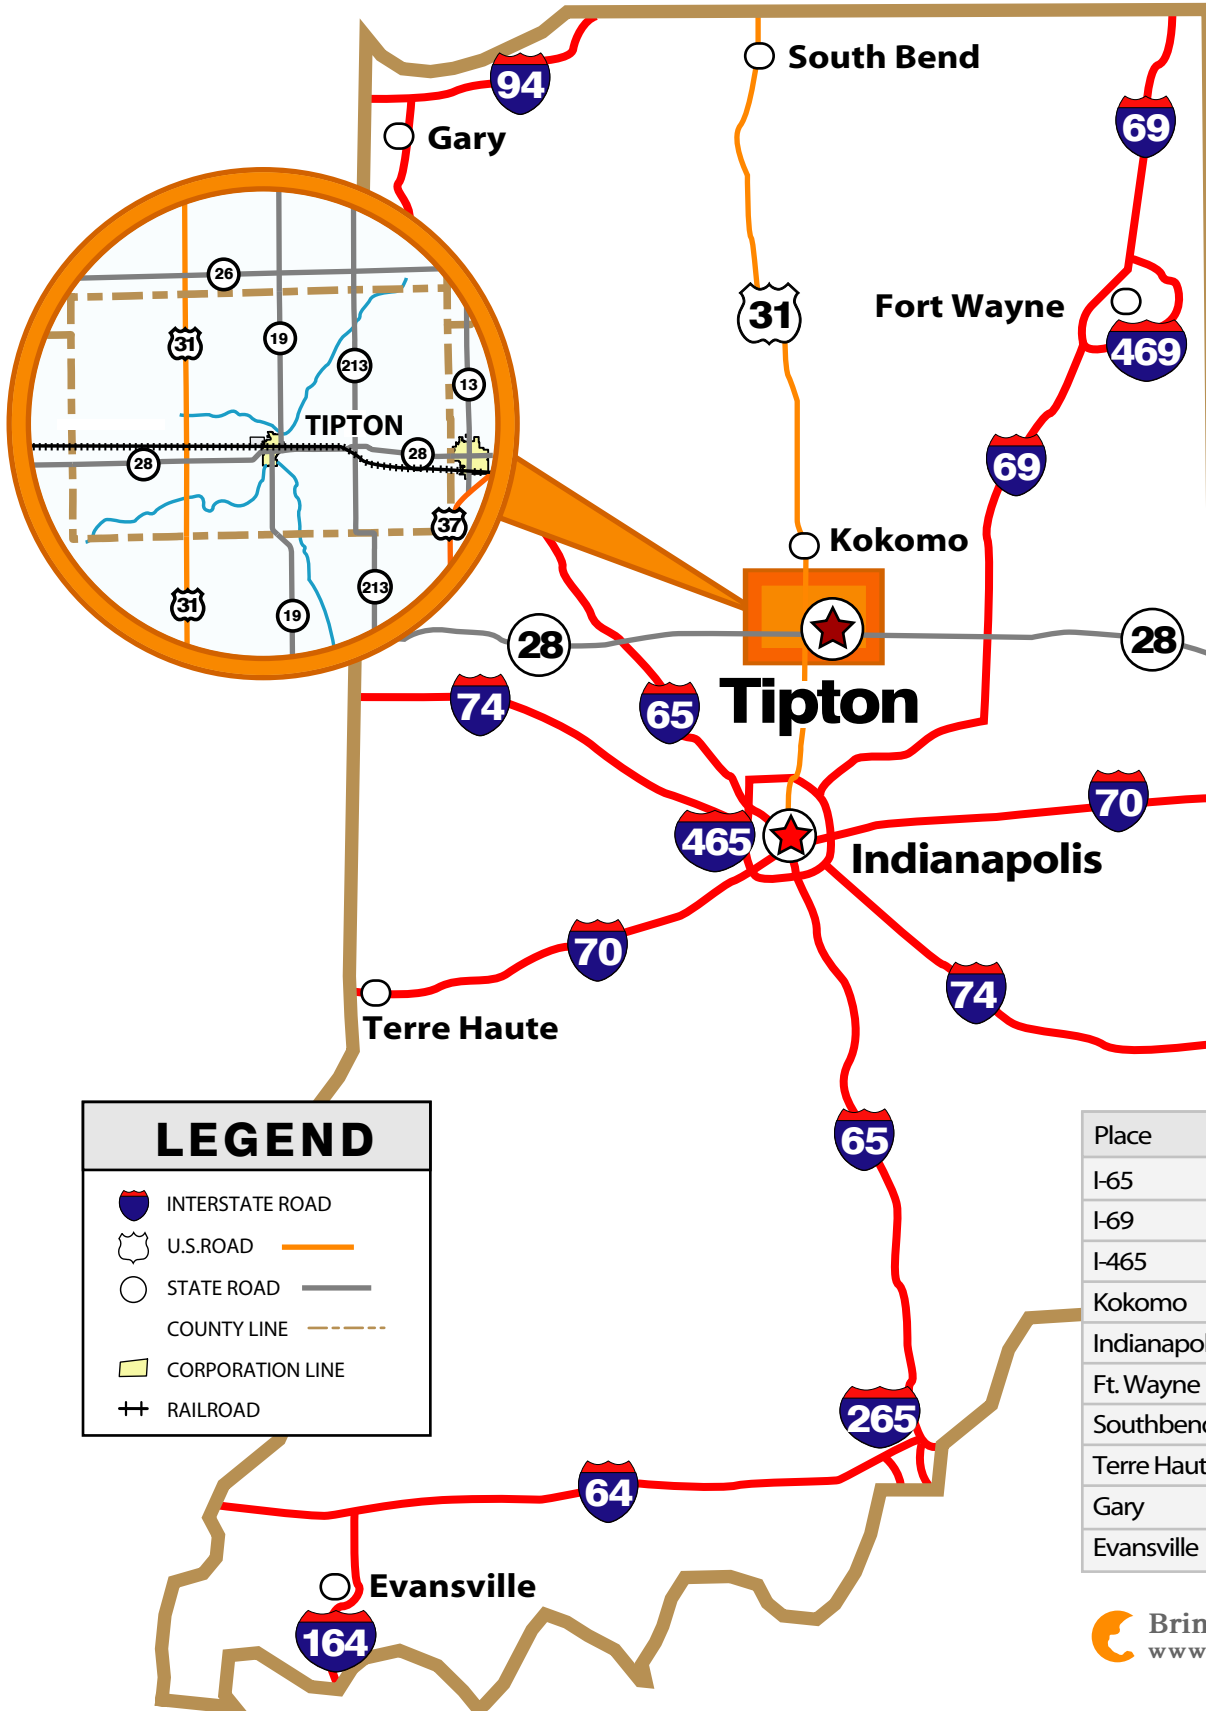

TIPTON COUNTY, INDIANA

LEGEND	
	INTERSTATE ROAD
	U.S. ROAD
	STATE ROAD
	COUNTY LINE
	CORPORATION LINE
	RAILROAD

Place	Miles	Time
I-65	32.74	00:45
I-69	26.00	00:37
I-465	30.00	00:40
Kokomo	20.91	00:29
Indianapolis	42.00	01:02
Ft. Wayne	94.69	01:46
Southbend	106.09	02:19
Terre Haute	118.82	02:07
Gary	138.39	02:37
Evansville	223.92	04:21